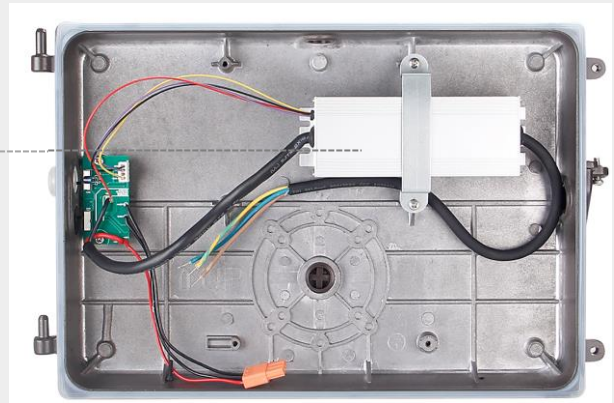

Half Cut Off Wall Pack

Zonal lumen 0-90° >97%

Photocell Dusk to Dawn
(providing shorting cover)

High Quality Driver
Multi Voltage 100-277V/347V

Saving Shipping cost Deign

Extremely compact and safety package design
40HQ Container can load around 3400pcs

Parameter

Model No.	TPGDWPNLA-120WJ
Wattage	120W
Luminous Efficacy	150lm/w
Lumens output	18000lm
HID/MF Equivalent	600W
Fixture Weight	3.9Kg(8.6lb)
LEDs Brand	Lumileds (Philips) SMD3030
CCT	5000K
CRI	70+ or 80+
Beam Angle	120°
Input Voltage	100-277Vac 50/60Hz
Function	Photocell, Motion Sensor, Emergency optional
Power Factor	>0.95
IP Rating	IP65 /Wet Location
Working Temp.	-30° C ~ 50° C (-22° F~122° F)
Storage Temp.	-40° C ~ 70° C (-40° F~158° F)
Finish	Dark Bronze
Housing	Die-casting Aluminum
Diffuser	PC Cover
Installation	Mounting
Lifespan(L70)	>100,000 Hours
Certification	ETL, cETL, DLC Premium

Dimension