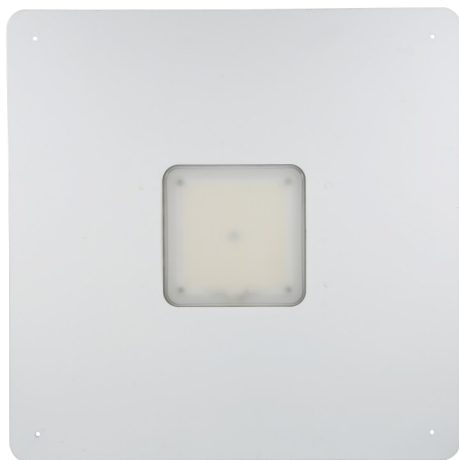

WL-SF20W-D/WL-SF30W-D/WL-SF40W-D LED Canopy/Soffit Luminaire

Product Description:

The WL-SF series LED Canopy/Soffit Luminaire is specially designed for the buildings wherever there is a gas station or soffit. It provides high lumen efficacy to 140LPW. Provide White / Bronze plate optional, which can be good to fit different internal style of the building. The Damp rated Luminaire is constructed by 2 Parts, make it easy and quick mounting.

White Plate

Bronze Plate

Back View

Side View

Applications:

Under Soffit

Gas station

Enterway

WL-SF20W-D/WL-SF30W-D/WL-SF40W-D LED Canopy/Soffit Luminaire

Features:

Product Name : LED Canopy/Soffit Luminaire

Efficiency 140 lm/w

Voltage input: 100-277V

Housing Material: Painted stamping steel Plate

LED Chips: Bridgelux 2835

Dimensions:

WL-SF20W-D/WL-SF30W-D/WL-SF40W-D LED Canopy/Soffit Luminaire

Product Models:

Model	Size	Watt	Lumens Efficiency	Dimmable	CCT Options
WL-SF20W-D(YYYYYK)	457.2*457.2*63.3mm	20W	140Lm/W	0-10V	3500K~5700K
WL-SF30W-D(YYYYYK)	457.2*457.2*63.3mm	30W	140Lm/W	0-10V	3500K~5700K
WL-SF40W-D(YYYYYK)	457.2*457.2*63.3mm	40W	140Lm/W	0-10V	3500K~5700K