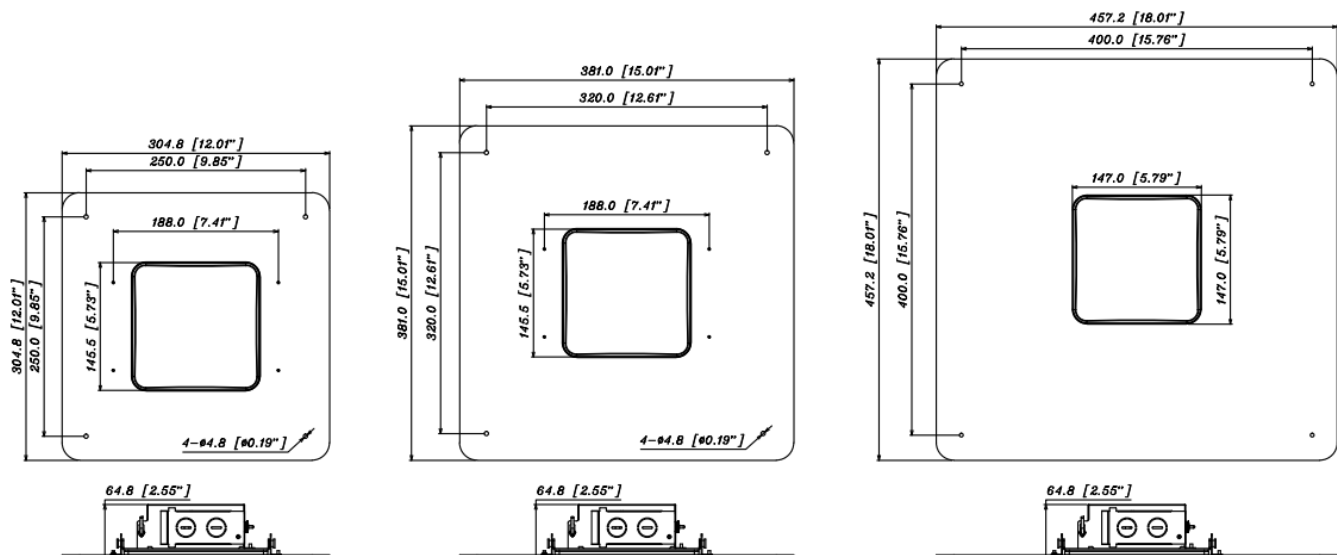

WL-SF20W-D/WL-SF30W-D/WL-SF40W-D LED Canopy/Soffit Luminaire

Features:

Product Name : LED Canopy/Soffit Luminaire

Efficiency 140 lm/w

Voltage input: 100-277V

Housing Material: Painted stamping steel Plate

LED Chips: Bridgelux 2835

CCT Option: 3500K~5700K

Operating Temp: -25°C~ 50°C

Power Factor: >0.90

Certifications: ETL/cETL

Lm80 life Span: >50,000 Hrs

Warranty: 5 years

Product Size: 12inch:250*250*64.8mm/ 15inch:381*381*64.8mm/18inch:457.2*457.2*64.8mm

Dimensions:

WL-SF20W-D/WL-SF30W-D/WL-SF40W-D LED Canopy/Soffit Luminaire

Product Models:

Model	Size	Watt	Lumens Efficiency	Dimmable	CCT Options
WL-SF20W-D(YYYYYK)	457.2*457.2*63.3mm	20W	140Lm/W	0-10V	3500K~5700K
WL-SF30W-D(YYYYYK)	457.2*457.2*63.3mm	30W	140Lm/W	0-10V	3500K~5700K
WL-SF40W-D(YYYYYK)	457.2*457.2*63.3mm	40W	140Lm/W	0-10V	3500K~5700K

Packing Information:

Item	LED Canopy/Soffit Luminaire
Qty/CTN	4pcs
Carton Dimension	53.5*29.5*54.5CM
NW./CTN	9.28KG
GW./CYN	11.15KG
Qty per Pallet	128PCS
20GP	1440PCS
40GP	2752PCS
40HQ	3104PCS
45HQ	3520PCS