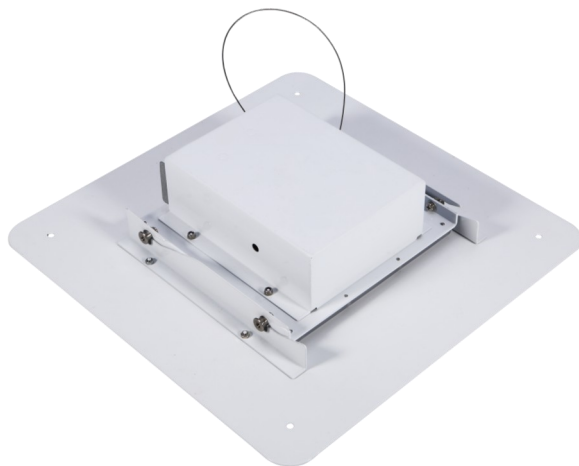

WL-SF20W-D/WL-SF30W-D/WL-SF40W-D LED Canopy/Soffit Luminaire

Product Description:

The WL-SF series LED Canopy/Soffit Luminaire is specially designed for the buildings wherever there is a gas station or soffit. It provides high lumen efficacy to 140LPW. Provide White / Bronze plate optional, which can be good to fit different internal style of the building. The Damp rated Luminaire is constructed by 2 Parts, make it easy and quick mounting.

White Plate

Bronze Plate

Back View

Side View

Applications:

Under Soffit

Gas station

Enterway

WL-SF20W-D/WL-SF30W-D/WL-SF40W-D LED Canopy/Soffit Luminaire

Features:

Product Name : LED Canopy/Soffit Luminaire

Efficiency 140 lm/w

Voltage input: 100-277V

Housing Material: Painted stamping steel Plate

LED Chips: Bridgelux 2835

Dimensions:

WL-SF20W-D/WL-SF30W-D/WL-SF40W-D LED Canopy/Soffit Luminaire

Product Models:

Model	Size	Watt	Lumens Efficiency	Dimmable	CCT Options
WL-SF20W-D(YYYYYK)	457.2*457.2*63.3mm	20W	140Lm/W	0-10V	3500K~5700K
WL-SF30W-D(YYYYYK)	457.2*457.2*63.3mm	30W	140Lm/W	0-10V	3500K~5700K
WL-SF40W-D(YYYYYK)	457.2*457.2*63.3mm	40W	140Lm/W	0-10V	3500K~5700K