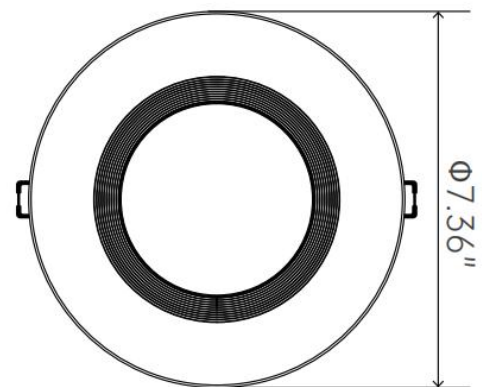

DESCRIPTION

- J-box on the back
- 80% energy saving to incandescent/halogen bulbs
- Fits 6 inch holes
- Instant on
- Suitable for Wet Locations
- Compatible with most dimmers down to 10%
- No tools required for installation

SPECIFICATION

- Housing Material: Aluminum
- Finish: Architectural White
- Mounting: Recessed Downlight
- Input Voltage: 120V, 50/60 Hz
- Power Factor: >0.7
- Wattage : 15W
- CCT Options: 2700K/3000K/4000K/5000K
- Efficacy: 80lm/W
- CRI: >90
- Dim: Triac dimmable
- IP Rank: IP40
- Lifetime : 50,000 hours

CERTIFICATES

- Energy Star
- ETL

Size

Size	Model	Watts	Color	Lumen	Equivalent	Base
6 inch	6BJ15-XXLRWH	15W	2700K/3000K/4000K/5000K	1200lm	85-120W	N/A