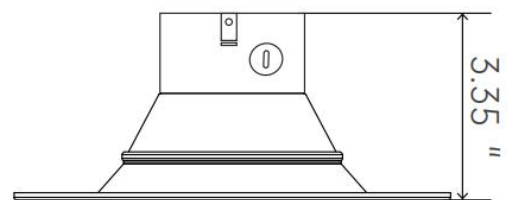

DESCRIPTION

- J-box on the back
- 80% energy saving to incandescent/halogen bulbs
- Fits 6 inch holes
- Instant on
- Suitable for Wet Locations
- Compatible with most dimmers down to 10%
- No tools required for installation

SPECIFICATION

- Housing Material: Aluminum
- Finish: Architectural White
- Mounting: Recessed Downlight
- Input Voltage: 120V, 50/60 Hz
- Power Factor: >0.7
- Wattage : 15W
- CCT Options: 2700K/3000K/4000K/5000K
- Efficacy: 80lm/W
- CRI: >90
- Dim: Triac dimmable
- IP Rank: IP40
- Lifetime : 50,000 hours

CERTIFICATES

- Energy Star
- ETL

Size

Size	Model	Watts	Color	Lumen	Equivalent	Base
6 inch	6BJ15-XXLRWH	15W	2700K/3000K/4000K/5000K	1200lm	85-120W	N/A