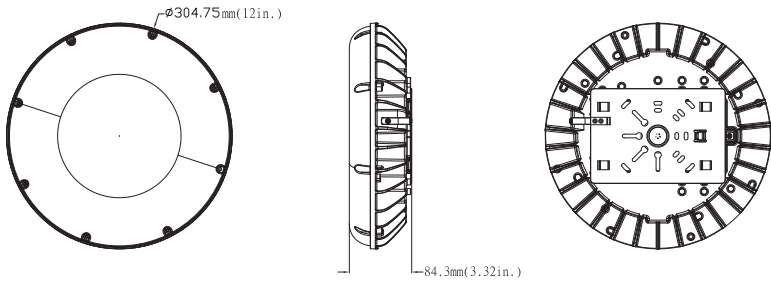

LED CANOPY

Energy efficient LED canopy designed to provide high uniformity and excellent vertical light distribution while adding safety and security to perimeter lighting.

- Easy installation, Suitable for J-Box mounting
- Enhance safety and security; ideal lighting for 24hr / 7day locations
- Sealed die-cast white profile for indoor and outdoor applications
- Low glare designed polycarbonate optical lens
- Increase energy savings with bi-level Motion sensor
- IP66 rated, UL/cUL wet location and DLC Premium
- Applications: garages, porches, breezeway, perimeter lighting, entryways

PART #:	Wattage	Lumens	CCT	Voltage	DIM	Weight
CLSMCP0330W27V40KWMDPG	30W	3600 LM	4000K	120-277	0-10V	5.3 lb
CLSMCP0330W27V50KWMDPG	30W	3600 LM	5000K	120-277	0-10V	5.6 lb
CLSMCP0345W27V40KWMDPG	45W	5000 LM	4000K	120-277	0-10V	5.4 lb
CLSMCP0345W27V50KWMDPG	45W	5000 LM	5000K	120-277	0-10V	5.4 lb
CLSMCP0360W27V40KWMDPG	60W	7000 LM	4000K	120-277	0-10V	5.8 lb
CLSMCP0360W27V50KWMDPG	60W	7100 LM	5000K	120-277	0-10V	5.8 lb
Power Factor:	≥ 0.9					
THD:	≤ 15%					
CRI:	> 70					
Operating Temp:	-40°F to 122°F					
Lifetime:	> 50,000 hr					
Dimensions:	See Diagram					
Warranty:	5 Years					
Certifications:	UL Wet Certified, DLC					

Optional PIR Motion Sensor, Emergency Battery Backup

DIMENSIONS:
unit: inch/mm

Weight:
30W: 5.3lb
45W: 5.4lb
60W: 5.73lb

Weight:
30W: 5.576lb
45W: 5.686lb
60W: 6.016lb