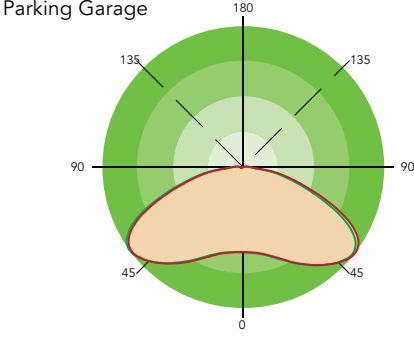

PART #:	Wattage	Lumens	CCT	Voltage	DIM	Weight
CLSMCP0330W27V40KWMDPG	30W	3600 LM	4000K	120-277	0-10V	5.3 lb
CLSMCP0330W27V50KWMDPG	30W	3600 LM	5000K	120-277	0-10V	5.6 lb
CLSMCP0345W27V40KWMDPG	45W	5000 LM	4000K	120-277	0-10V	5.4 lb
CLSMCP0345W27V50KWMDPG	45W	5000 LM	5000K	120-277	0-10V	5.4 lb
CLSMCP0360W27V40KWMDPG	60W	7000 LM	4000K	120-277	0-10V	5.8 lb
CLSMCP0360W27V50KWMDPG	60W	7100 LM	5000K	120-277	0-10V	5.8 lb
Power Factor:	≥ 0.9					
THD:	≤ 15%					
CRI:	> 70					
Operating Temp:	-40°F to 122°F					
Lifetime:	> 50,000 hr					
Dimensions:	See Diagram					
Warranty:	5 Years					
Certifications:	UL Wet Certified, DLC					

Optional PIR Motion Sensor, Emergency Battery Backup