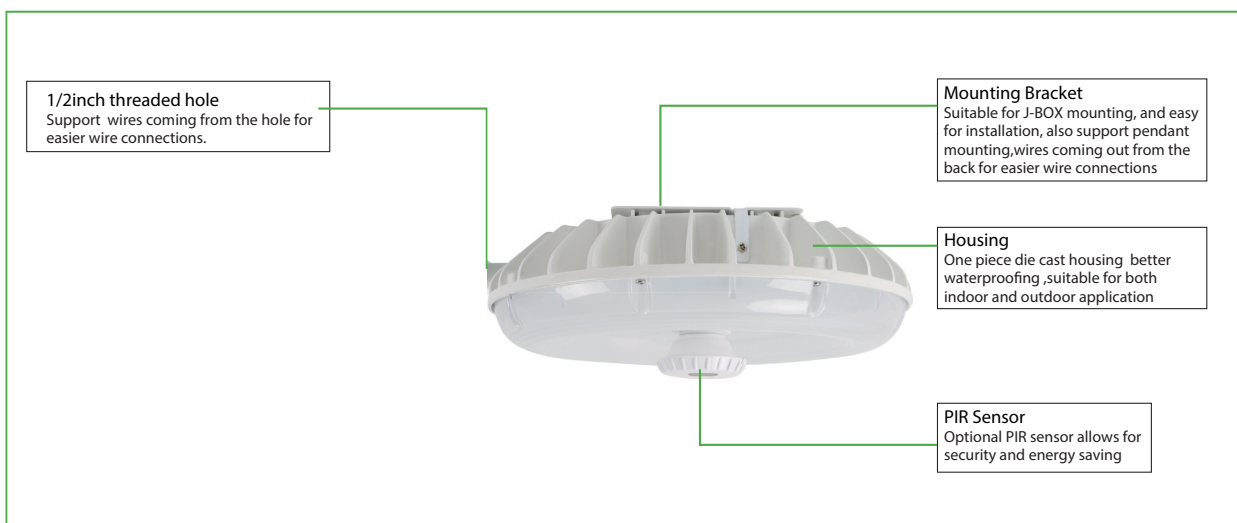

LED CANOPY

Energy efficient LED canopy designed to provide high uniformity and excellent vertical light distribution while adding safety and security to perimeter lighting.

- Easy installation, Suitable for J-Box mounting
- Enhance safety and security; ideal lighting for 24hr / 7day locations
- Sealed die-cast white profile for indoor and outdoor applications
- Low glare designed polycarbonate optical lens
- Increase energy savings with bi-level Motion sensor
- IP66 rated, UL/cUL wet location and DLC Premium
- Applications: garages, porches, breezeway, perimeter lighting, entryways

Optional PIR Motion Sensor, Emergency Battery Backup

DIMENSIONS:
unit: inch/mm

Weight:
30W: 5.3lb
45W: 5.4lb
60W: 5.73lb

Weight:
30W: 5.576lb
45W: 5.686lb
60W: 6.016lb