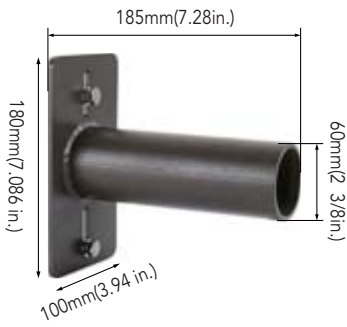

# SQ-SP-B

## Mid-Pole tenon Bracket

### 2-3/8" OD Horizontal Tenon Mid-Pole Bracket

NO. SQ-SP-B

Finish: Dark Bronze

USE: 2-3/8" OD Horizontal Tenon Mid-Pole Bracket is designed to mount light fixture that is equipped with an adjustable slipfitter onto a 2-3/8" OD horizontal tenon